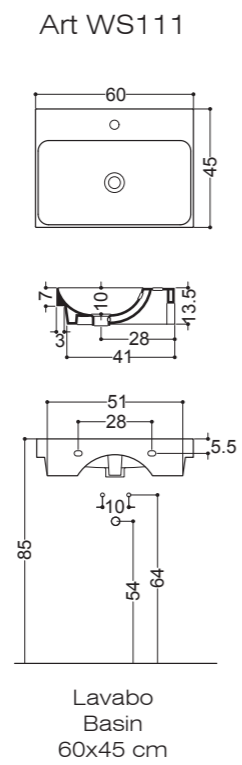

WS109
100x45
Lavabo
Basin

NORMAL