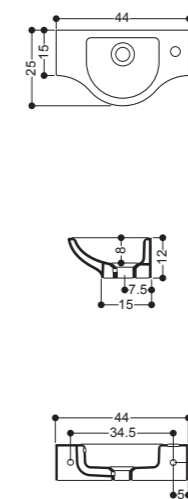

50x41  
Undertop Basin

Art WS078

Lavabo Sottopiano  
Undertop Basin  
50x41 cm

PETA

44x25  
Lavabo Sospeso monoforo

44x25  
Wall-hung Basin 1 hole

Art WS058 / WSB58

WS058  
Lavabo Sospeso monoforo  
Wall-hung Basin 1 hole  
44x25 cm