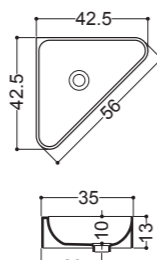

Lavabo Appoggio 04C  
04C Overtop Basin  
42x42 cm

Art WS115

Lavabo Sospeso 04C  
04C Wall-hung Basin  
42x42 cm

Art WS108

Lavabo 04S  
04S Basin  
42x42 cm

WS108  
42x42  
Lavabo 04S  
04S Basin

NORMAL

WS113  
45x35  
Lavabo Semincasso  
Semi Inset Basin