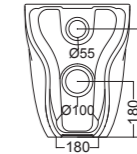

Vaso Terra NoRim
BTW Wc NoRim
34x52 cm