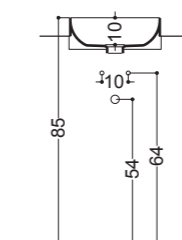

Lavabo Semincasso
Semi Inset Basin
35x35 cm