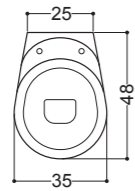

Art 27014

Vaso Sospeso
Wall-hung Wc
35x48 cm