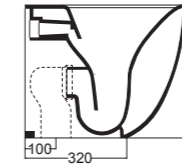

Art 30016

Vaso Terra NoRim
BTW Wc NoRim
34x52 cm