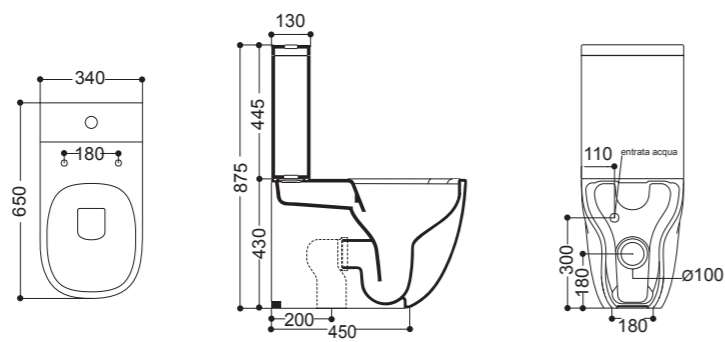

Vaso Monoblocco NoRim
BTW Monobloc Wc NoRim
34x65 cm