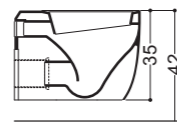

Art 27014

Vaso Sospeso
Wall-hung Wc
35x48 cm