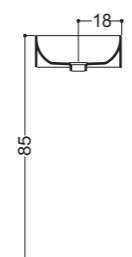

**EUGREEN**

Art WS113

Lavabo Semincasso  
Semi Inset Basin  
45x35 cm

Art WS112

Lavabo Semincasso  
Semi Inset Basin  
35x35 cm

Art WS101

Lavabo 01C  
01C Basin  
24x35,5 cm

Art WS102