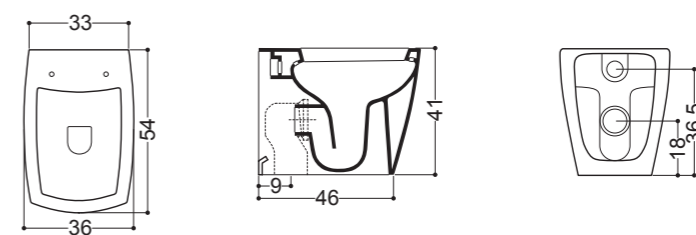

Art 19011

Vaso Terra
BTW Wc
36x54 cm