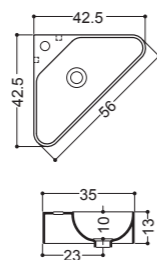

Lavabo Appoggio 04C  
04C Overtop Basin  
42x42 cm

Art WS115

Lavabo Sospeso 04C  
04C Wall-hung Basin  
42x42 cm

Art WS108

Lavabo 04S  
04S Basin  
42x42 cm

WS108  
42x42  
Lavabo 04S  
04S Basin

NORMAL

WS113  
45x35  
Lavabo Semincasso  
Semi Inset Basin