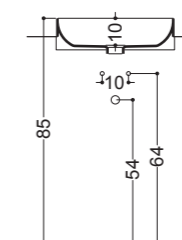

Lavabo Semincasso
Semi Inset Basin
45x35 cm