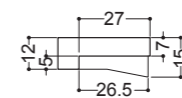

Lavabo Semincasso
Semi Inset Basin
35x35 cm