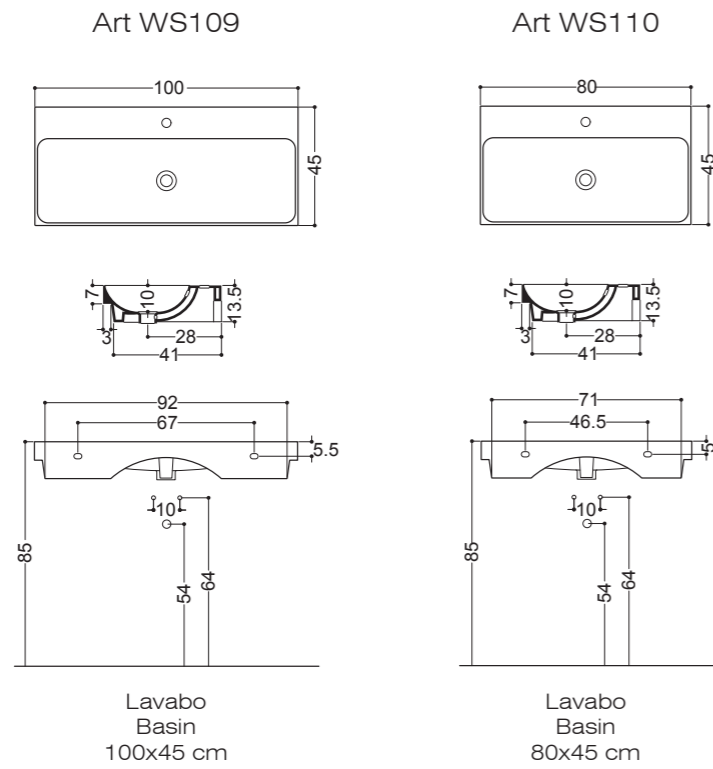

WS109
100x45
Lavabo
Basin

NORMAL