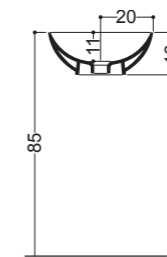

Lavabo Appoggio
Overtop Basin
40x40 cm