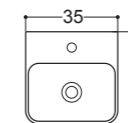

WS103
35x35
Lavabo 02C
02C Basin

EUGREEN

Art WS103