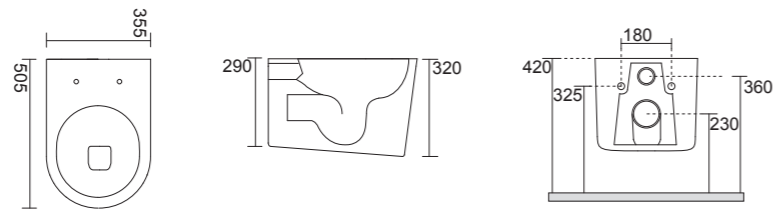

Art 84010

Vaso Sospeso
Wall-hung Wc
35x50 cm