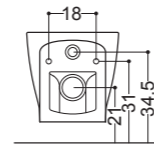

Art 27014

Vaso Sospeso
Wall-hung Wc
35x48 cm