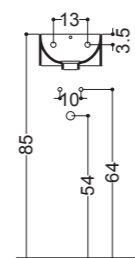

**EUGREEN**

Art WS113

Lavabo Semincasso  
Semi Inset Basin  
45x35 cm

Art WS112

Lavabo Semincasso  
Semi Inset Basin  
35x35 cm

Art WS101

Lavabo 01C  
01C Basin  
24x35,5 cm

Art WS102