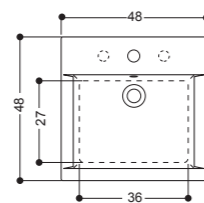

Art WS013

EUGREEN