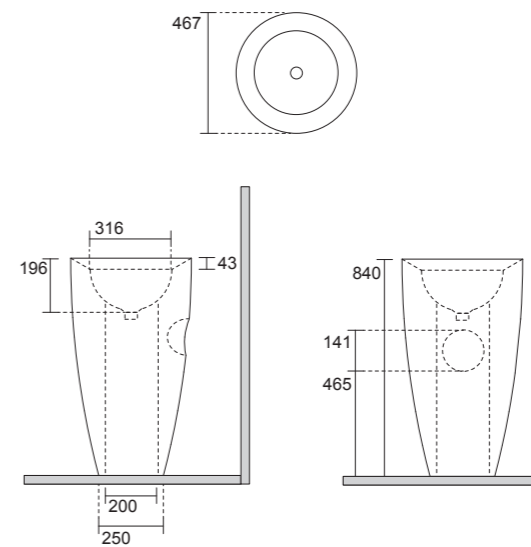

Art 83300

Lavabo Freestanding Parete
Freestanding Washbasin Wall
Ø 46 cm