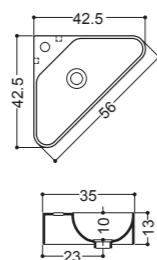

Lavabo Appoggio 04C  
04C Overtop Basin  
42x42 cm

Art WS115

Lavabo Sospeso 04C  
04C Wall-hung Basin  
42x42 cm

Art WS108

Lavabo 04S  
04S Basin  
42x42 cm

WS108  
42x42  
Lavabo 04S  
04S Basin

NORMAL

WS113  
45x35  
Lavabo Semincasso  
Semi Inset Basin