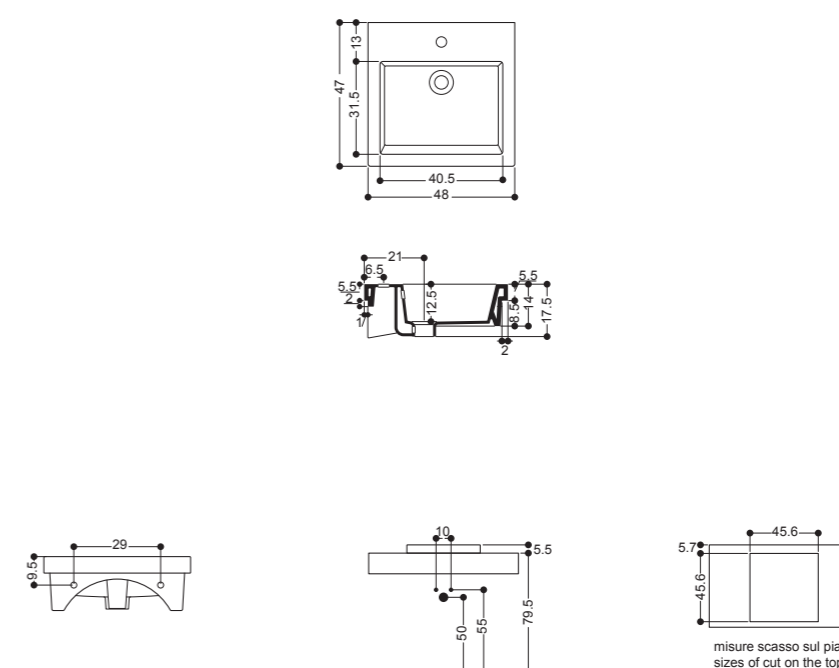

Art WS075 / WS076

WS075
Lavabo Incasso monoforo
Recessed Basin 1 hole
48x47 cm

WS076
Lavabo Incasso tre fori
Recessed Basin 3 holes
48x47 cm