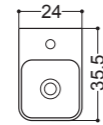

Art WS101

Lavabo 01C
01C Basin
24x35,5 cm

Art WS102