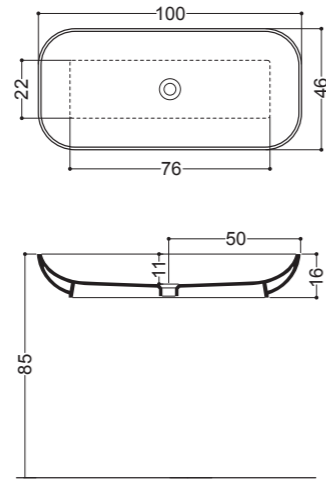

Art 15082

Lavabo Appoggio
Overtop Basin
100x46 cm