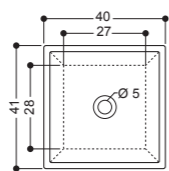

Art WS019

misure scasso sul piano
sizes of cut on the top