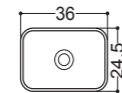

Lavabo 01S
01S Basin
24,5x36 cm