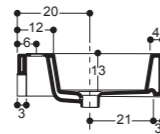

EUGREEN

Lavabo da appoggio e sospeso monoforo tre fori su richiesta
Overtop and wall-hung 1 hole 3 holes upon request
48x48 cm