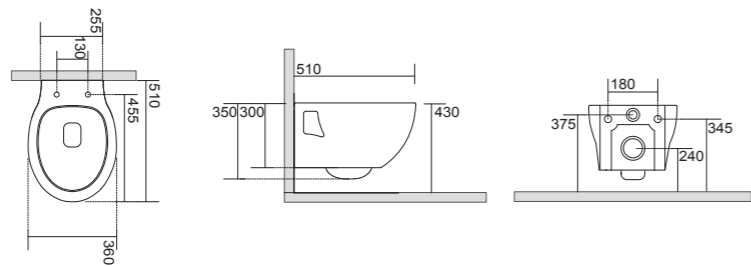

Art 4415

Vaso Sospeso
Wall-hung Wc
37,5x51 cm