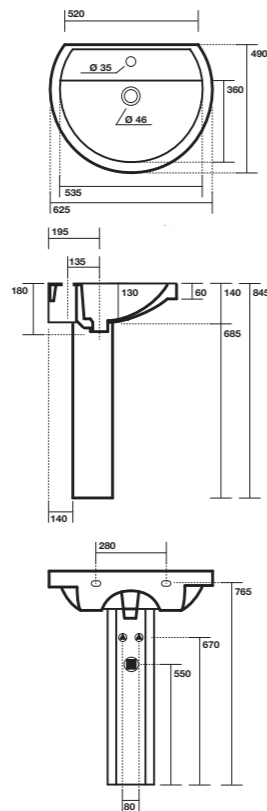

Art 4440 - 4470

Lavabo Sospeso o Colonna
Wall-hung or on
Pedestal Basin
63x49 cm