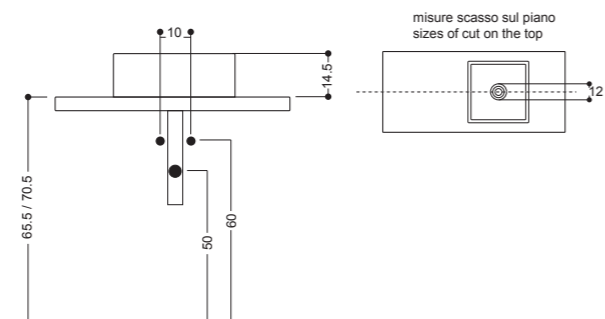

misure scasso sul piano
sizes of cut on the top

EUGREEN

Lavabo da Appoggio senza piano rubinetteria
Overtop Basin without tap hole
41x40 cm