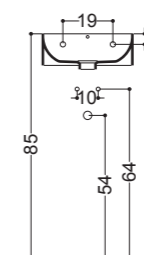

Lavabo 02C
02C Basin
35x35 cm