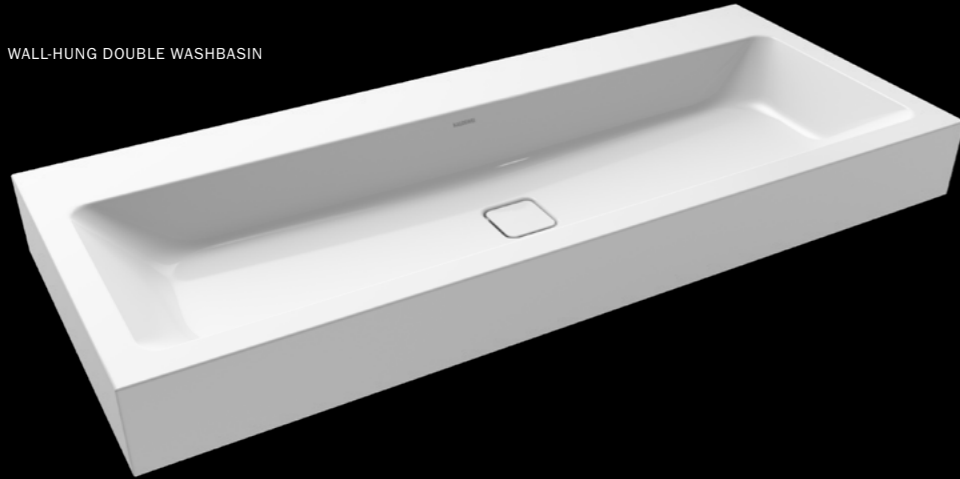

MEISTERSTÜCK CENTRO DUO / OVAL (P. 18–21)
SUPERPLAN PLUS SHOWER SURFACE (P. 55)

EUGREEN

CONO

Elegance and harmony in perfection.

WALL-HUNG DOUBLE WASHBASIN

BUILT-IN DOUBLE WASHBASIN

COUNTERTOP HANDBASIN

WALL-HUNG WASHBASIN