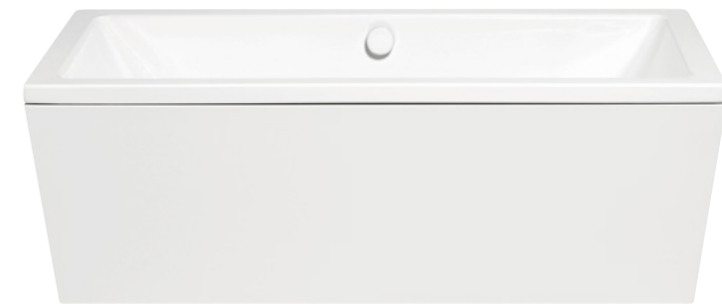

CONODUO FREE-STANDING

Designed by Sottsass Associati

The free-standing CONODUO is the centre of immersion in the bathroom. Inviting and striking, despite its strict architecture and lines, it appears light and elegant. Thanks to the enveloping panelling made of just one single part and cast, the CONODUO can be placed anywhere in the bathroom. In addition, further special features are the concealed waste with enamelled cover and a high-quality enamel knob for easy handling of the waste.