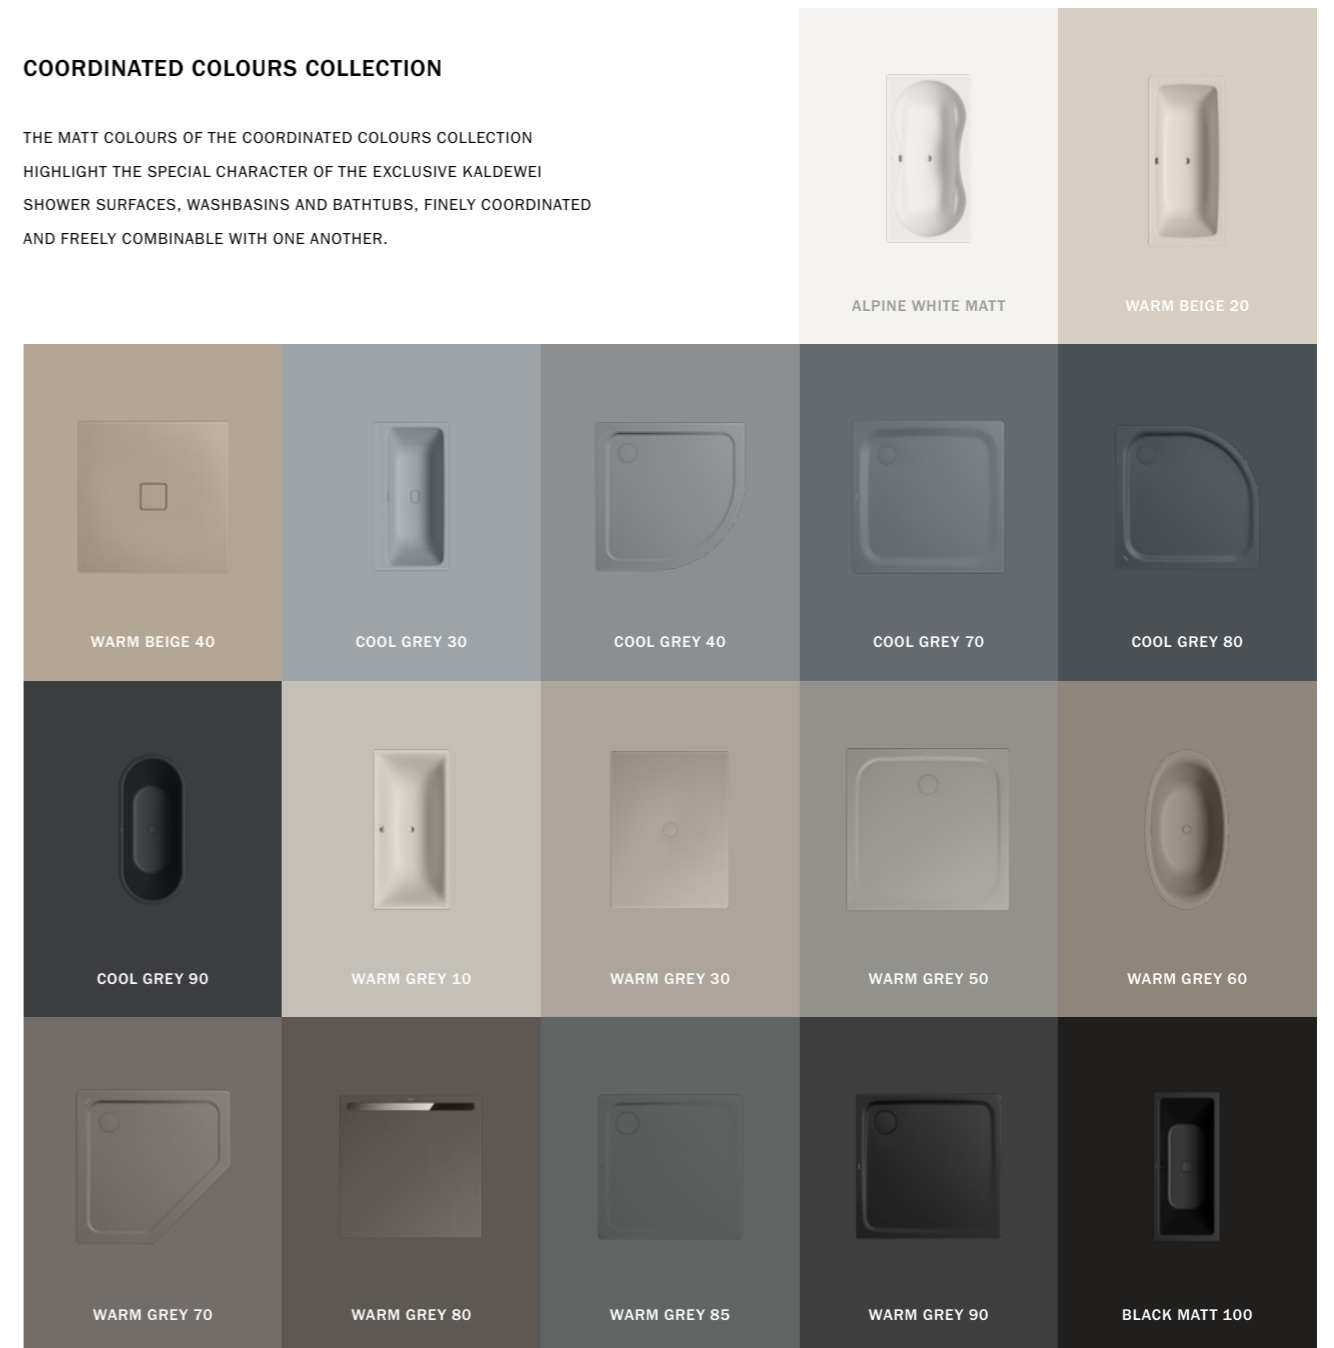

COORDINATED COLOURS COLLECTION

THE MATT COLOURS OF THE COORDINATED COLOURS COLLECTION HIGHLIGHT THE SPECIAL CHARACTER OF THE EXCLUSIVE KALDEWEI SHOWER SURFACES, WASHBASINS AND BATHTUBS, FINELY COORDINATED AND FREELY COMBINABLE WITH ONE ANOTHER.