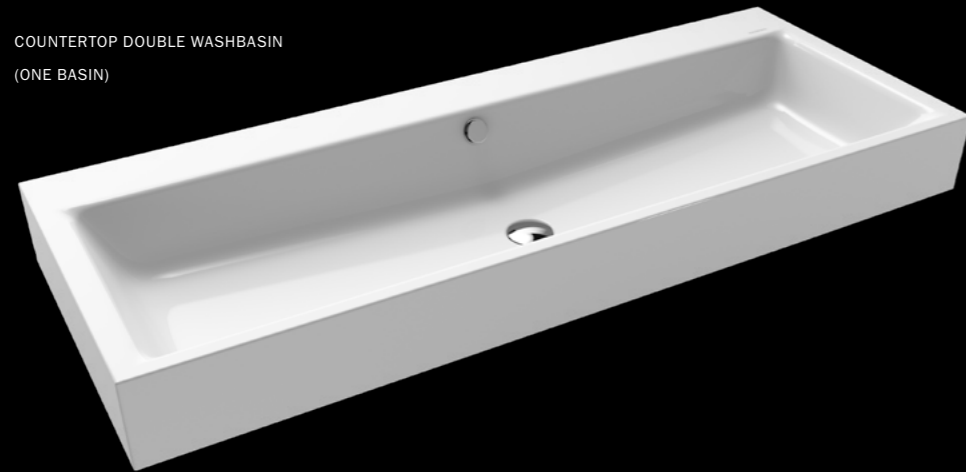

DOUBLE WASHBASIN
(TWO BASINS)