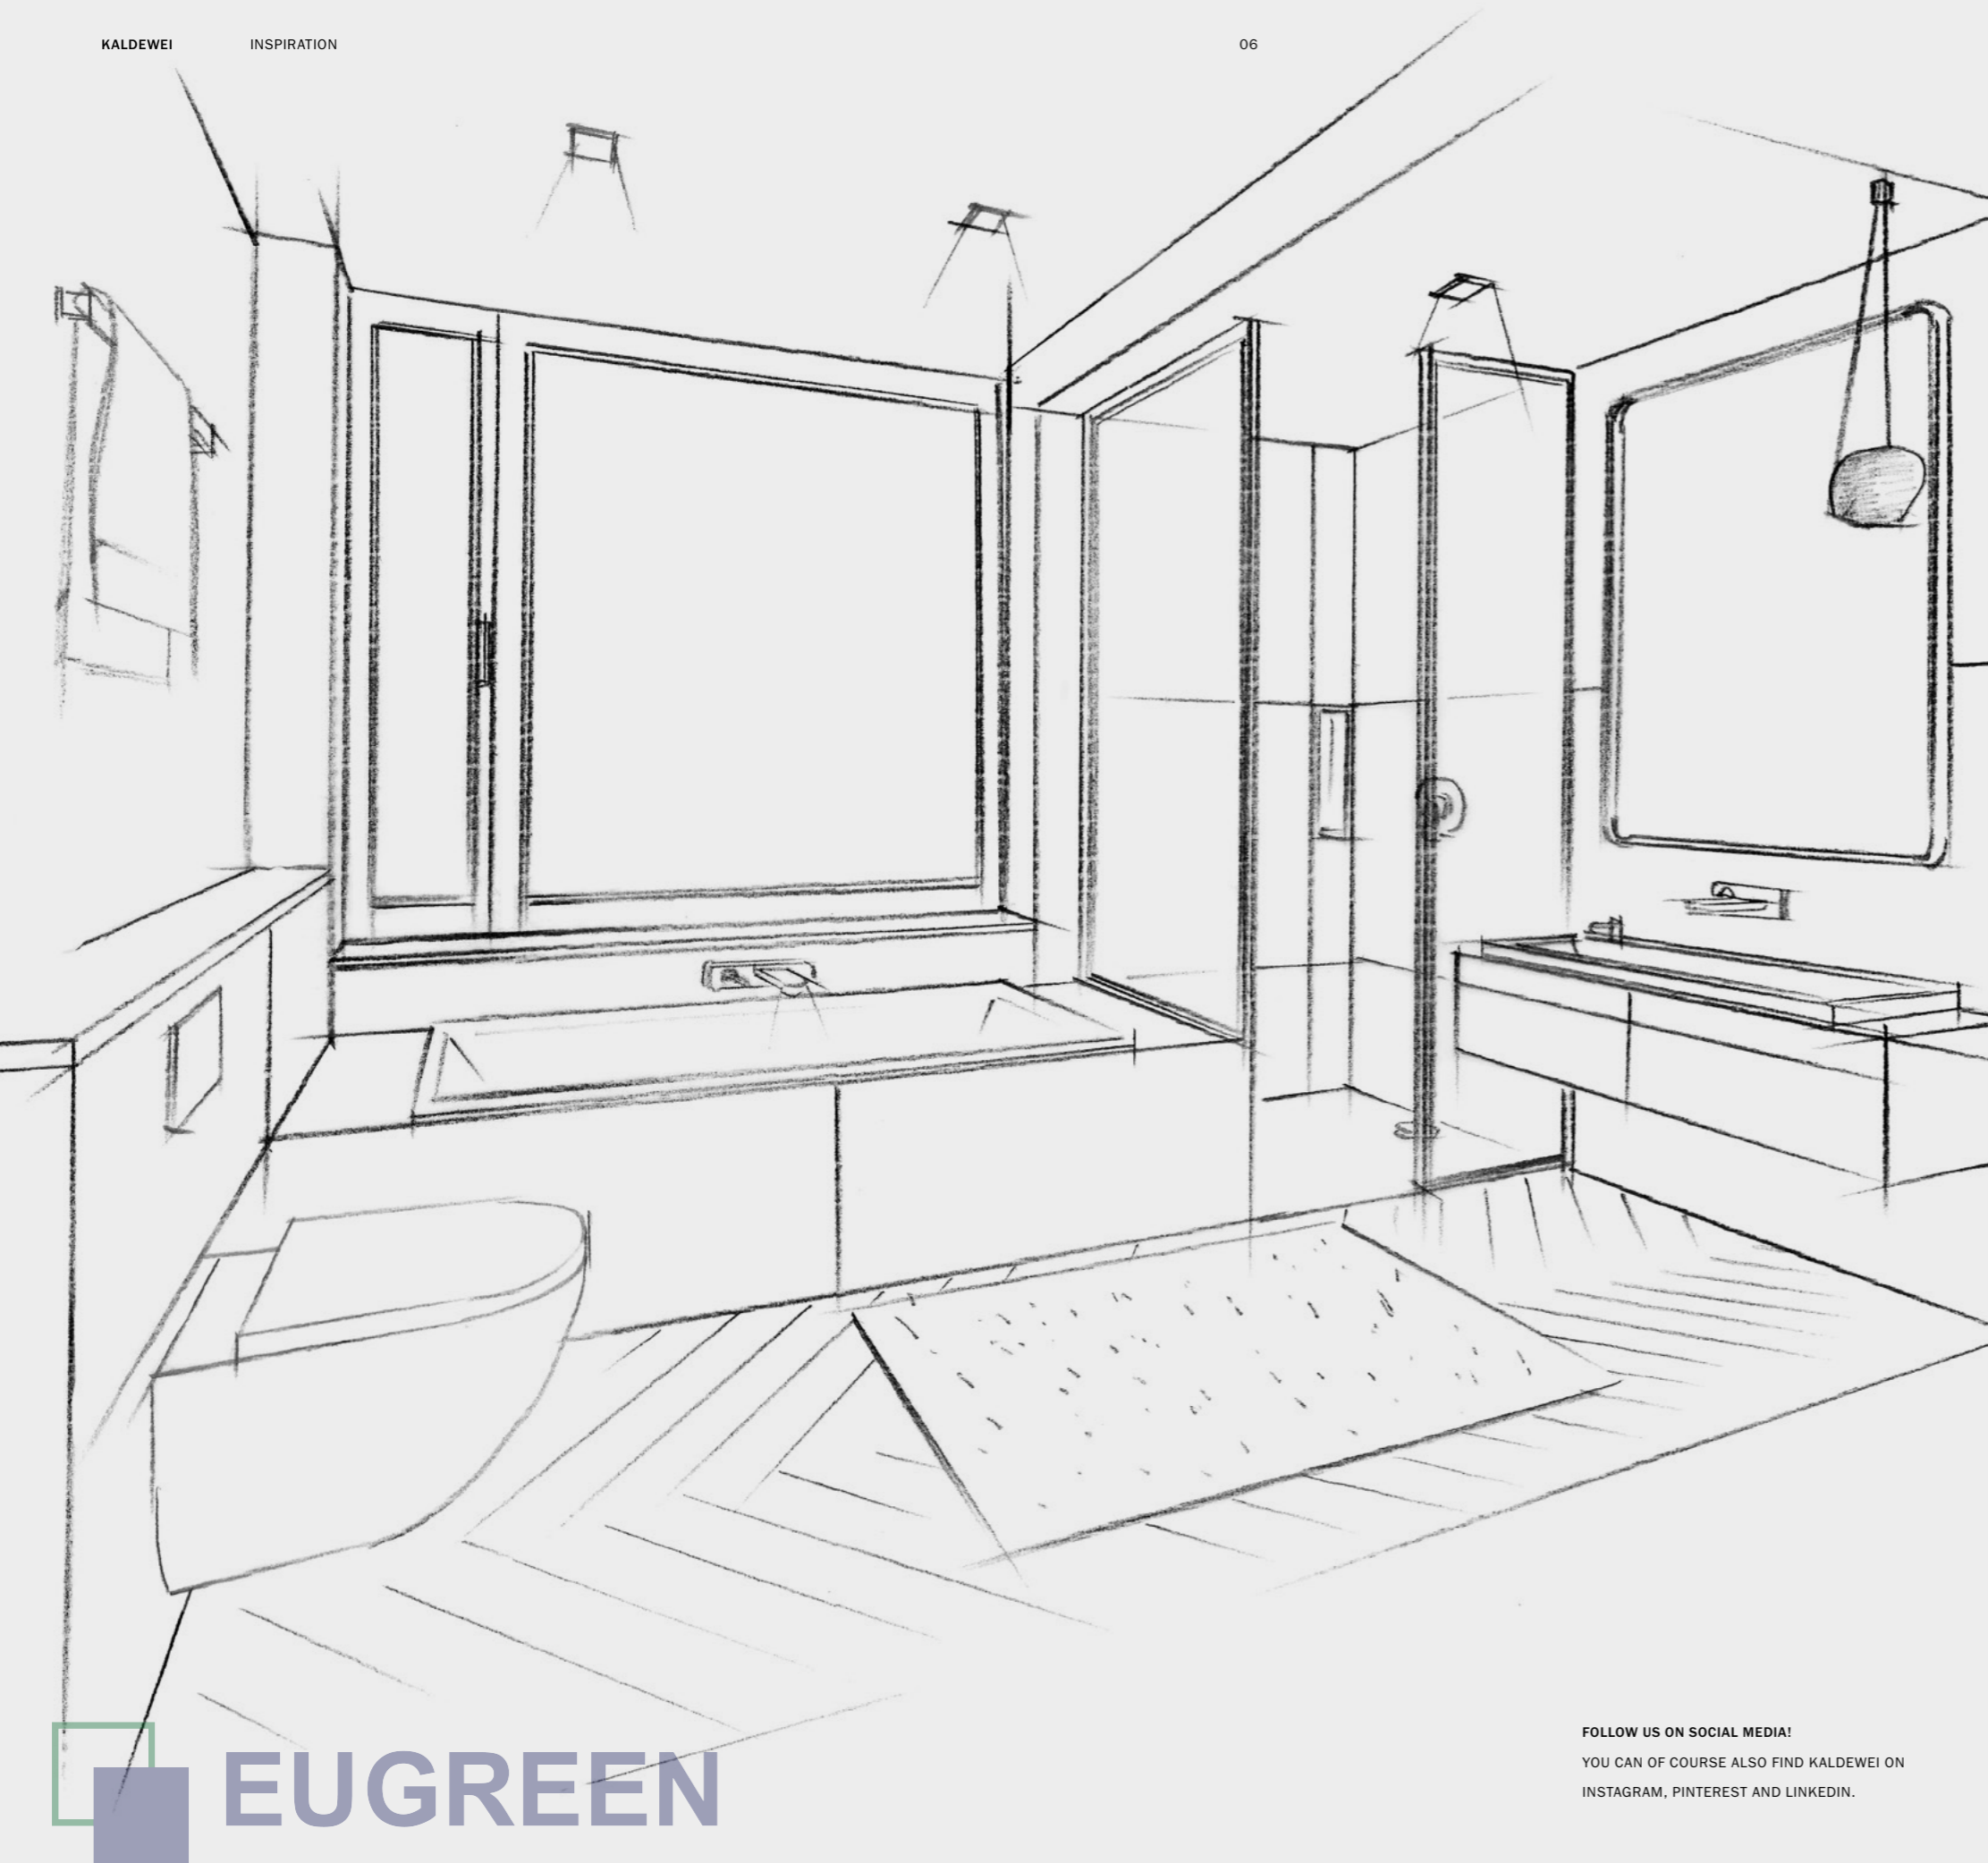

Bathroom planning: Your way to the perfect bathroom.

Would you like to renovate, modernise, update your bathroom or design a completely new bathroom? Gladly. Discover the most convenient way of bathroom planning with the new KALDEWEI Online bathroom planner.

[kaldewei.com/planning/online-bathroom-planner](https://www.kaldewei.com/planning/online-bathroom-planner)

**WITH KALDEWEI NEWS
YOU WILL NOT MISS OUT ON ANY
BATHROOM HIGHLIGHTS!**

The latest bathroom highlights directly by email. New products, spectacular reference objects or trade fair previews – with the KALDEWEI Newsletter you will receive the information earlier.

[kaldewei.com/newsletter](https://www.kaldewei.com/newsletter)

FOLLOW US ON SOCIAL MEDIA!

YOU CAN OF COURSE ALSO FIND KALDEWEI ON
INSTAGRAM, PINTEREST AND LINKEDIN.

Tel: (84-4) 3 2055 089 - Email: info@eugreen.com.vn