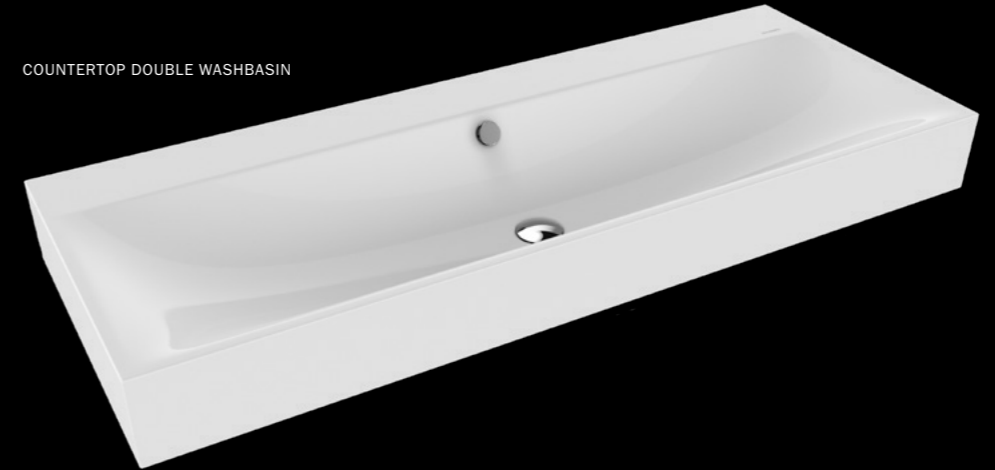

BUILT-IN DOUBLE WASHBASIN

COUNTERTOP DOUBLE WASHBASIN

UNDERCOUNTER WASHBASIN

The concise design of the SILENIO series gains further lines and elegance, especially with the washbasin. A feast for the eyes, the soft, organic interior shape, the narrow, precise spout on the washbasin rim. Flowing design, as if made from one piece. And no matter which size you choose – a SILENIO washbasin offers ample space for fittings and accessories.