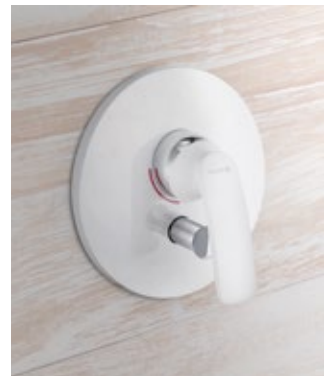

A perfect fit

A snow-white freestanding bathtub should be both carefully positioned in the room and paired with a tall, elegant mixer. This look will be especially appealing to lovers of organic forms who are inspired by nature.

The minimalist shape of the concealed fitting is a perfect option for modern interiors.