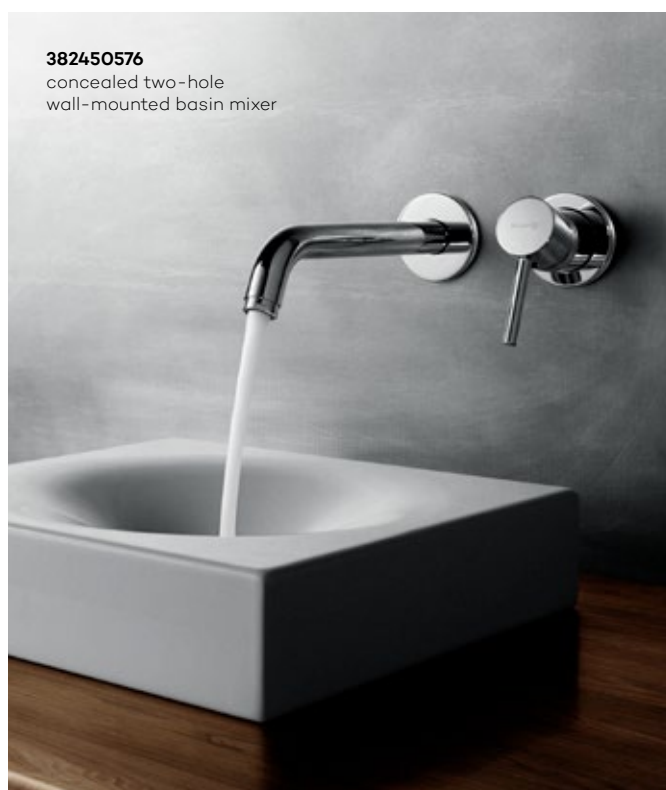

Choose the handle shape you want. Do you prefer a cross-shaped or a straight handle? Which one suits you best?

383930576
basin mixer

BASIN

382910576
single-lever basin mixer

382920576*
flow rate 5 l/min

382960576
single-lever basin mixer
spout height lower edge = 234 mm

381460520*
cross-shaped handles

In praise of simplicity

Wall-mounted mixers are a must in modern, minimalist interiors. The details are reduced to a bare minimum, and the water flow can be activated simply by turning the end of the spout.