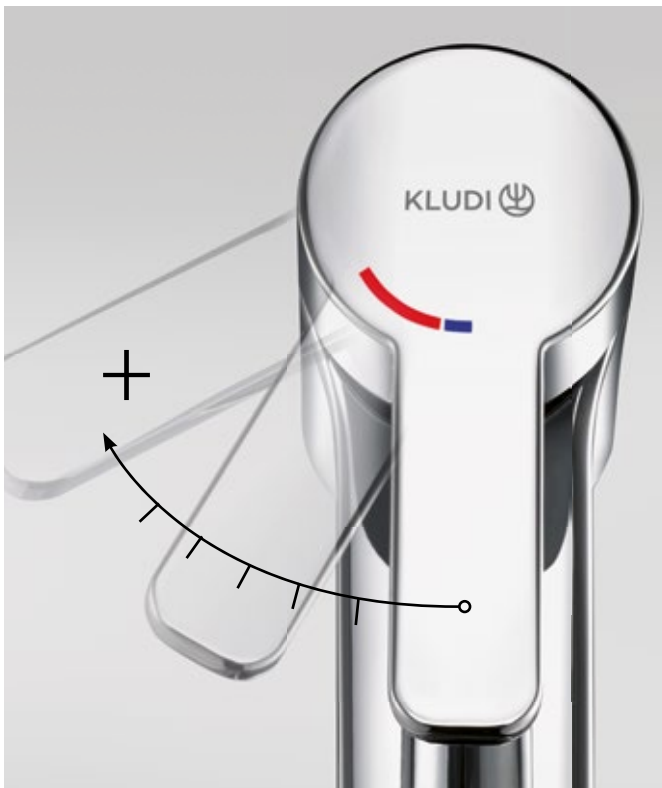

KLUDI PUSH

Simply click

A compact form combined with an intuitive design are the greatest assets of the KLUDI PUSH mixer. Turn the shower on and off by pressing a single on/off button. Or, if you want to use two water sources – such as a hand shower and a head shower – choose the model with two buttons. This mixer works especially well with the KLUDI A-QA wall supply, which allows you to set the perfect water flow.

The function is used in the following series:
KLUDI AMBA, KLUDI E2, KLUDI BALANCE, KLUDI AMEO,
KLUDI OBJEKTA, KLUDI BOZZ, KLUDI ZENTA,

EcoPlus function Easy on your budget

Originally designed for public buildings, the EcoPlus function (available in the KLUDI ZENTA fittings) is quickly becoming a popular choice for homeowners. The standard middle position of the handle allows cold water to flow. If you need water at a higher temperature, simply move the handle to the left.