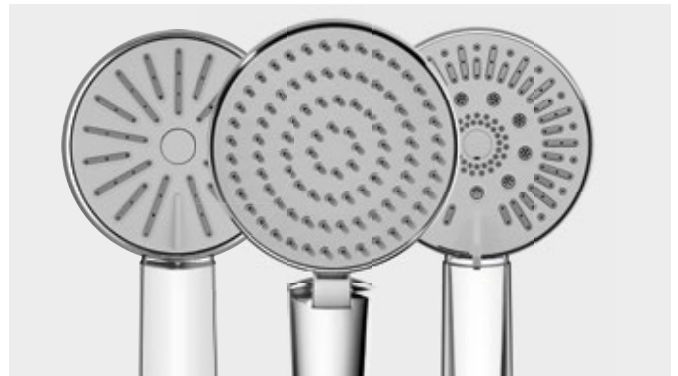

The hand shower can be installed in a variety of ways, such as on a wall rail or on a shower hook, to suit your individual needs and preferences.

6765091-00
bath-shower set

524459175
single-lever bath and shower mixer

KLUDI A-QA

Morning refreshment

A morning shower stimulates you and fills you with energy for the day. The KLUDI A-QA line helps you wake up in the morning and relax right before going to sleep. The simple and convenient shower arms, combined with a wide range of head showers, will make your morning or evening shower your favourite ritual.