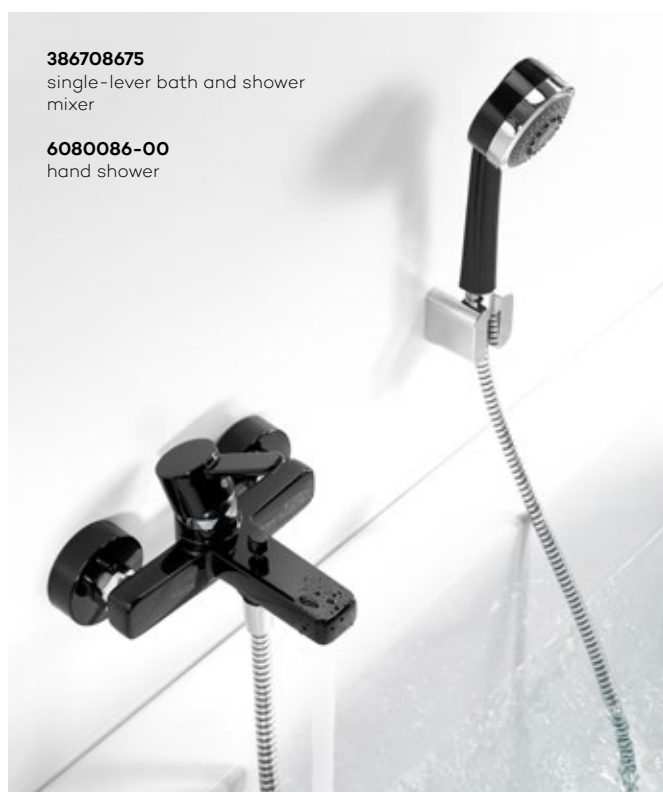

386708675
single-lever bath and shower mixer

6080086-00
hand shower