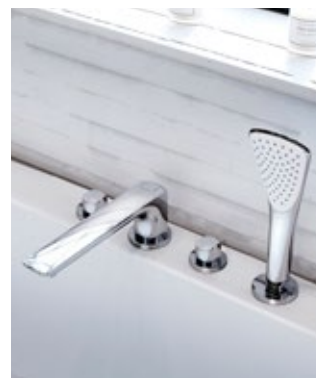

Let your bath last forever

An evening bath is often the only time of the day that you have all to yourself. A moment of relaxation with a book and the sound of calming music is a soothing way to end the day. KLUDI AMEO will transform your bathroom into a comfortable relaxation zone.

The length of the three-hole mixer spout – 220 mm – makes this solution perfect for installation on the wide edge of a bathtub or a shelf next to a tub.

BATH