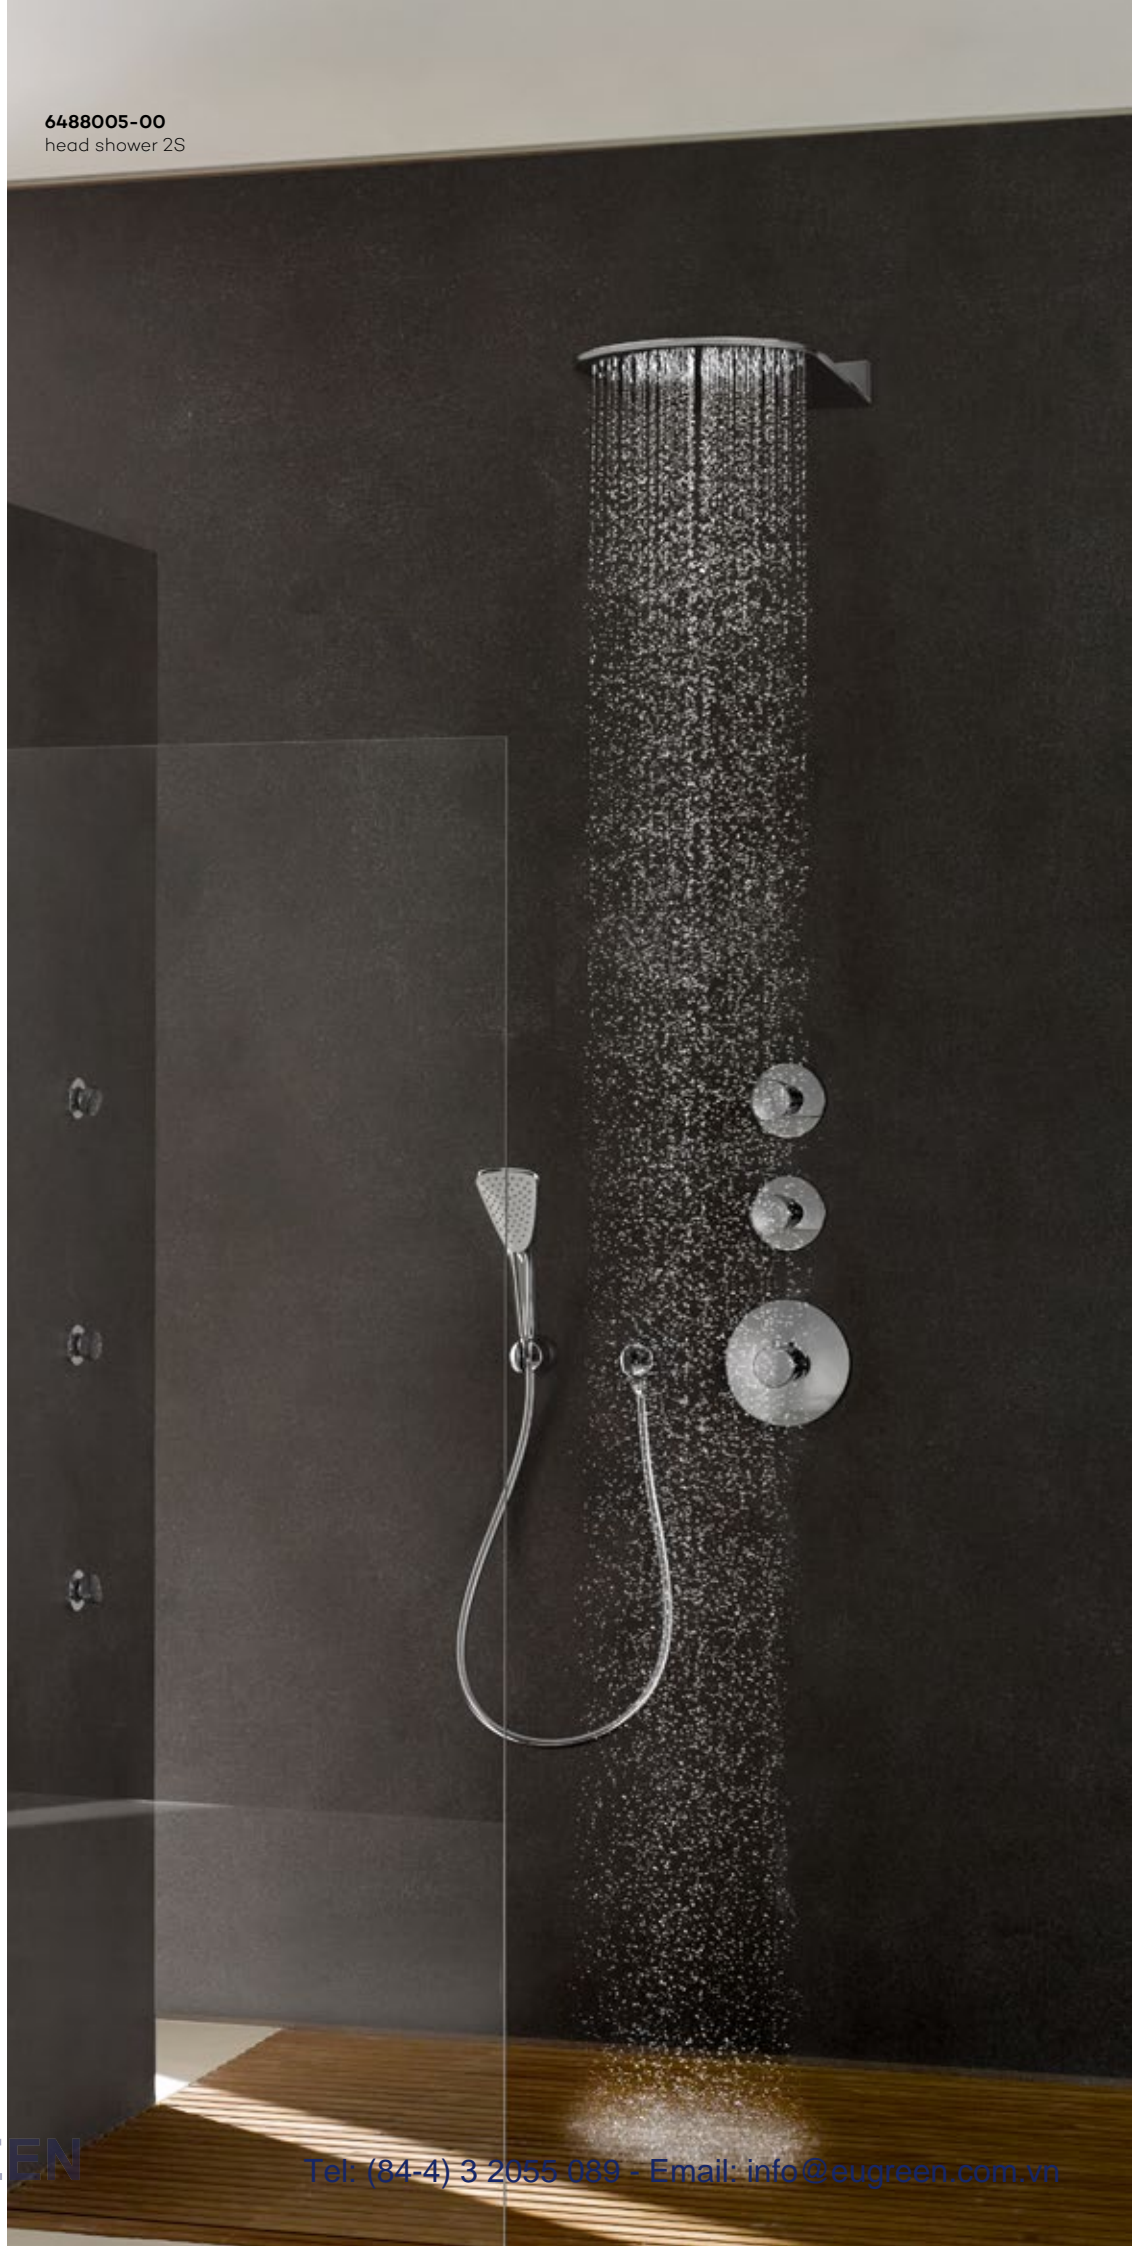

A square or a rectangular head shower goes well in a bathroom with a starkly minimalist design.