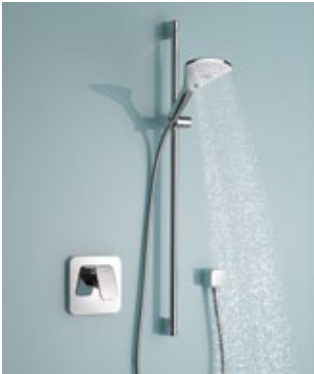

Do you prefer a large, versatile hand shower, or a smaller hand shower installed next to the bathtub? Choose the option that best fits your needs.

The KLUDI FIZZ 3S hand shower with a convenient and ergonomic spray switch is a perfect example of what modern technology can do for your bathroom.