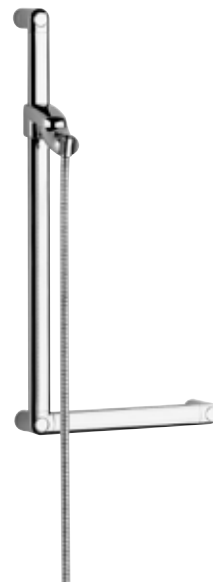

6150205-00
KLUDI SIRENA CARE
 barrier-free shower bar
 L = 900 mm

6150305-00
KLUDI SIRENA CARE
 barrier-free shower bar
 L = 900 mm

6150505-00
KLUDI SIRENA CARE
 barrier-free bathtub holder
 L = 300 and 250 mm