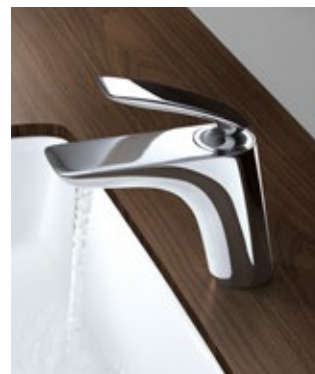

This perfectly made fitting will enchant any fan of great design.