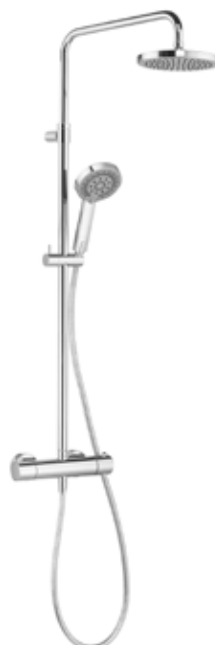

6555105-00
fixed wall shower hook

65560.-00
wall supply with shower holder

6556105-00
wall supply with shower holder
continuously adjustable ceramic
flow regulator from approx. 3 l/min
to 20 l/min

6556205-00
wall supply with shower holder
with ceramic shut-off valve