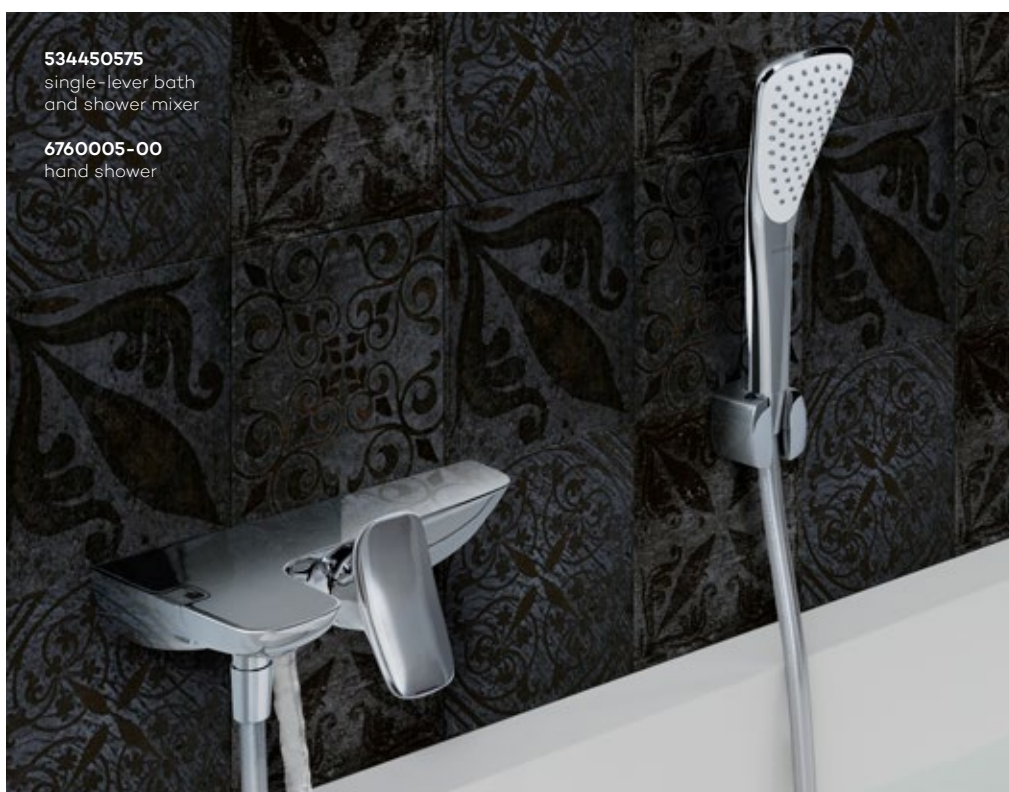

Harmony of form

A sophisticated form in your bathroom. Smooth lines combined with a shower/bathtub diverter embedded in the body of the fitting make for a perfectly harmonious form. Choose the method of installation that works best for your bathroom – wall-mounted or three-hole fitting?

BATH