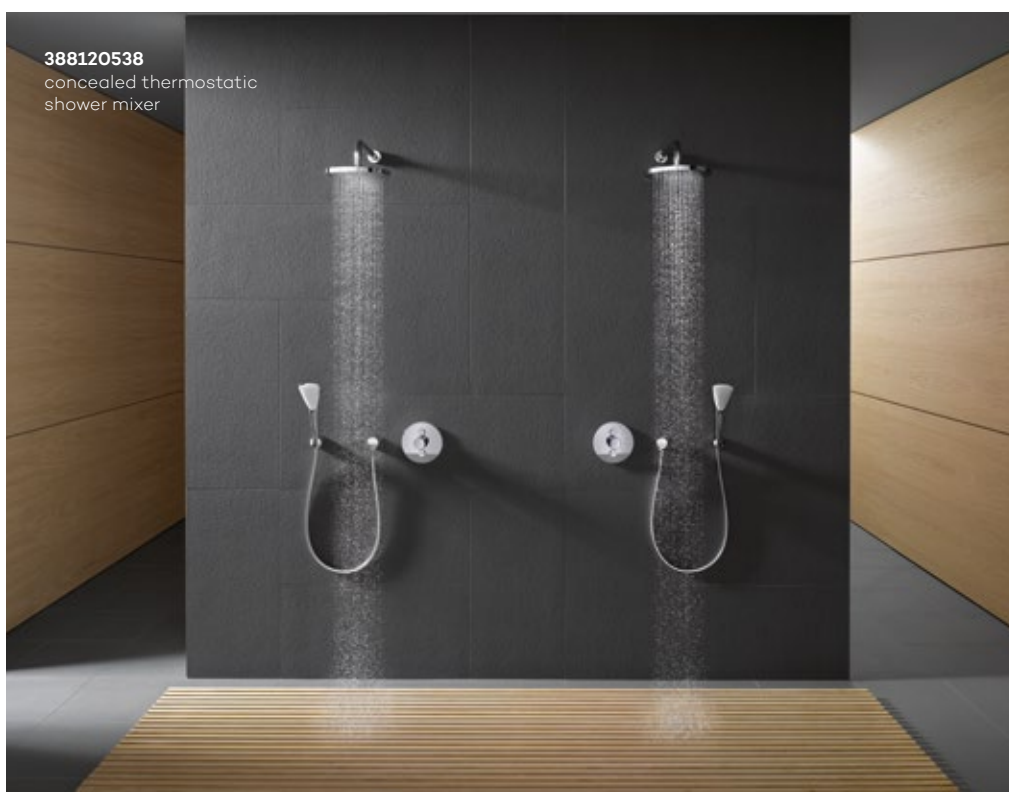

Time is not a problem! You can select your wall-mounted elements at any time after installing the concealed module.

The KLUDI FLEXX.BOXX concealed module is compatible with the majority of KLUDI fittings.

KLUDI PUSH

The touch of water

You will never again have to wait to take a relaxing bath or an energising shower! Set the desired water temperature with the easy-to-use thermostat, and then turn on a warm, uniform flow of water with just a single push of a button. The intuitive design makes this compact fitting incredibly easy to operate.

**GERMAN
DESIGN
AWARD
SPECIAL
2016**

Choose a model with or without a thermostat, and, depending on the number of water sources you wish to use, with one or two buttons.

388010538
concealed thermostatic shower mixer
with push-button on/off control for one outlet