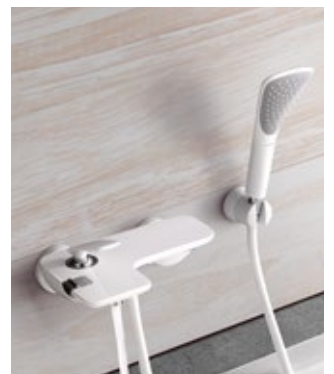

The minimalist shape of the concealed fitting is a perfect option for modern interiors.

The wall-mounted bath and shower mixer can also serve as a shelf for your cosmetics.

Design – function and form!

To create a stylistically modest interior that steers clear of pretension, select natural materials, muted colours, and simple shapes that complement each other. But do not forget about functional solutions for your bathroom, like a hand shower and a hose with anti-torsion functionality from KLUDI FIZZ in white series.