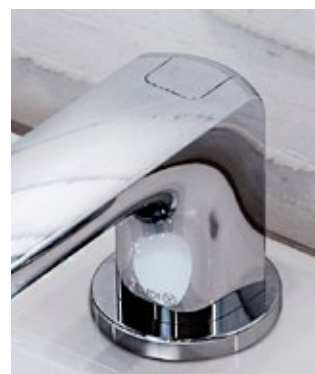

Invisible perfection

KLUDI AMEO fittings come equipped with the most advanced technologies, such as a reliable ceramic cartridge, backflow protection, and the new s-pointer eco areator that allows you to adjust the water flow and limit it to 6l/min. The KLUDI AMEO mixer is also available with an easy-to-use ergonomic handle and a concealed thermostatic option. The choice is yours.

The shower/bathtub diverter embedded in the curve of the spout is almost perfectly concealed.