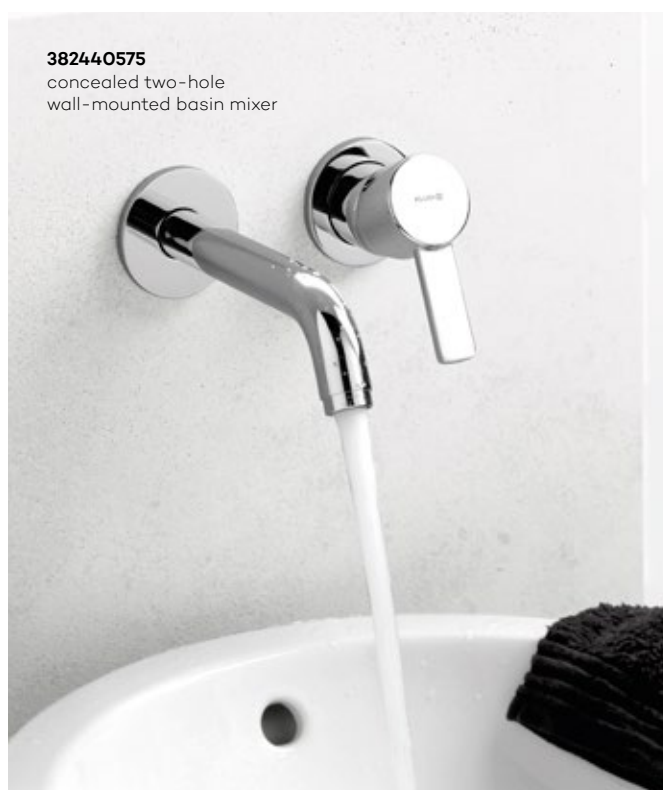

382440575
concealed two-hole wall-mounted basin mixer

BASIN