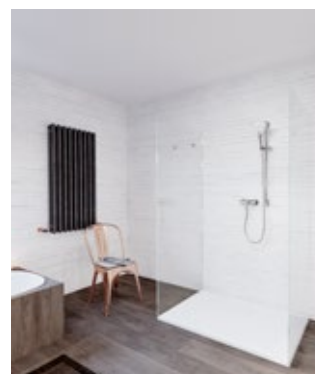

Ergonomics are the priority

Regardless of which shower mixer you choose, you will find it easy to use thanks to the convenient switches, clear markings and precise dials for regulating water flow and temperature. These features will ensure that your bath or shower is safe and comfortable.

417100575
single-lever shower mixer

6774005-00
shower set 3S