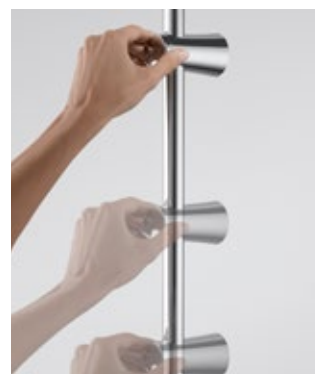

The handles of the wall rail can be adjusted up and down.

SHOWER

6839005-00
shower set 3S
L = 900 mm

6819005-00
shower set 1S
L = 900 mm

6836005-00*
L = 600 mm

6816005-00*
L = 600 mm

6809005-00
wall rail
L = 900 mm