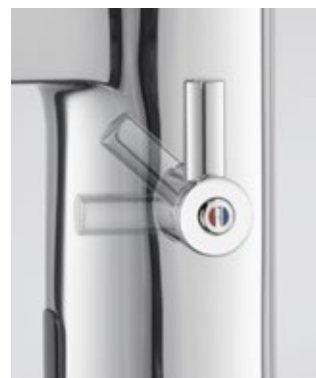

The KLUDI A-QA wall supply is a convenient solution that allows you to adjust the water flow to the preferred level.

Electronic KLUDI mixers – control the water flow with a flick of your finger

Presenting state-of-the-art technology: the fitting detects the movement of your hand, turning on the water flow automatically. When you move your hand within range of the sensor (1 to 5 cm), the fitting will automatically turn on the water flow, and then turn it off after you finish using the water.