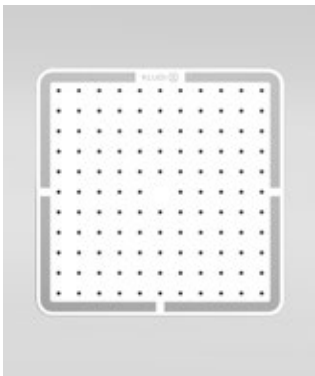

133

Available in a range of forms and sizes, KLUDI A-QA head showers will be appreciated by connoisseurs of extravagant design.

A head shower with slightly rounded edges is the perfect choice for a bathroom with a natural or softly minimalist design.