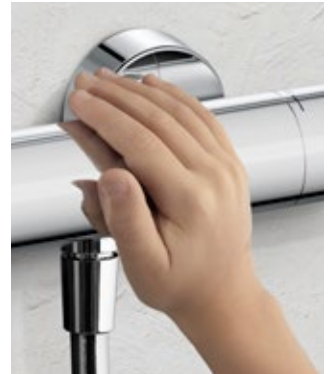

Everything works perfectly!

A carefully designed bathroom in white and wood needs some matching fittings. Concealed mixers in both the bathtub and the shower zone are the perfect choice for a sleek and elegant interior.