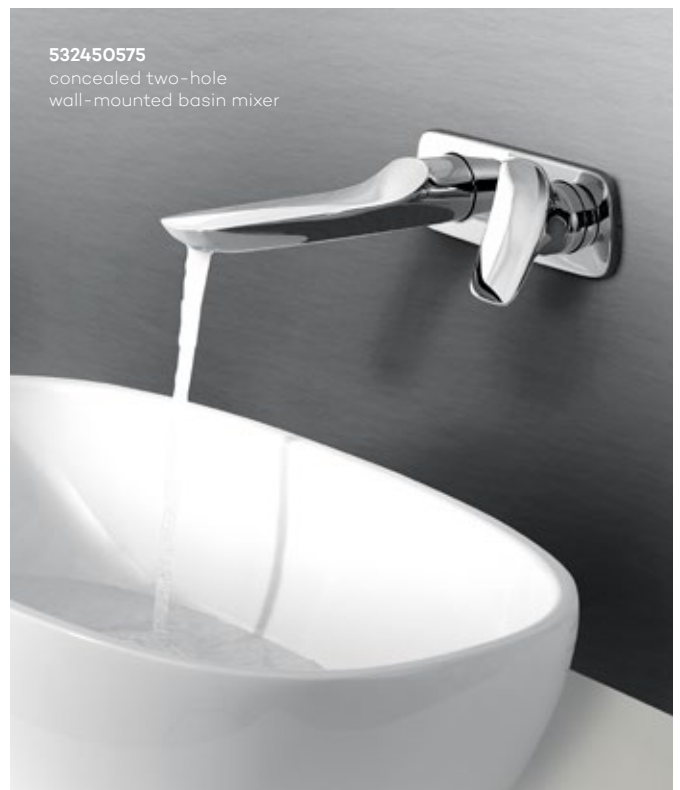

The discreet handle is integrated into the monolithic form.

The small knob perfectly complements the mixer's shape.

Total freedom

Freestanding or wall-mounted? Design your bathroom to achieve maximum comfort without sacrificing aesthetics. Regardless of how they are installed, these washbasin mixers look phenomenal.

532980575
single-lever washbowl mixer

532450575
concealed two-hole wall-mounted basin mixer

BASIN

530230575
single-lever basin mixer

530260575*
without pop-up waste

532960575
single-lever washbowl mixer
spout height = 213 mm

532980575
single-lever washbowl mixer
spout height = 273 mm

532960575*
spout height = 213 mm

532440575
concealed two-hole wall-mounted basin mixer
projection wall spout 186 mm

532450575*
projection wall spout 226 mm