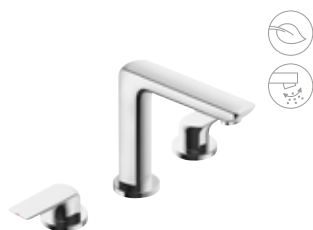

A flat, elongated handle on a three-hole fitting or a minimalist pointed handle are two options that go well with the design of the KLUDI AMEO series.

413930575
basin mixer

413930575
basin mixer
three-hole tiles deck mounted
installation