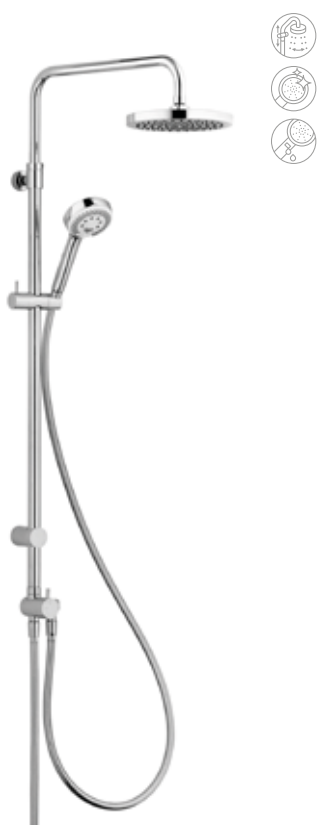

Adjust the head shower to your height by moving it up or down within a range of 30 cm.

Turn the head shower sideways to achieve an optimal angle.

SHOWER

6809105-00
KLUDI LOGO Dual Shower System
 head shower 200 mm
 hand shower 3S
 KLUDI SUPARAFLEX SILVER hose
 1600 mm