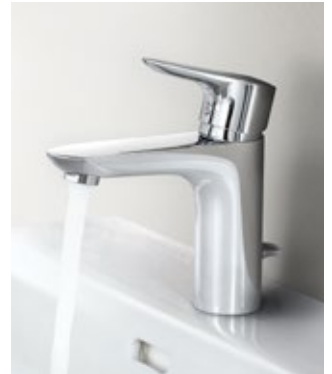

KLUDI OBJEKTA

Universal and beautiful

It is a universal formula for a beautiful bathroom interior: serene tones, hints of light-grained natural wood, and meticulously matched fixtures. The KLUDI OBJEKTA line is ideal for people who love

subtle forms and simple, bright designs. With its perfectly shaped handle, classic spout and smooth lines, this fitting blends seamlessly into the calm atmosphere of a natural bathroom interior.

Despite being subtle and discreet, the mixer pulls together the design of your bathroom.

Thanks to its organic shape, the handle is easy to use.